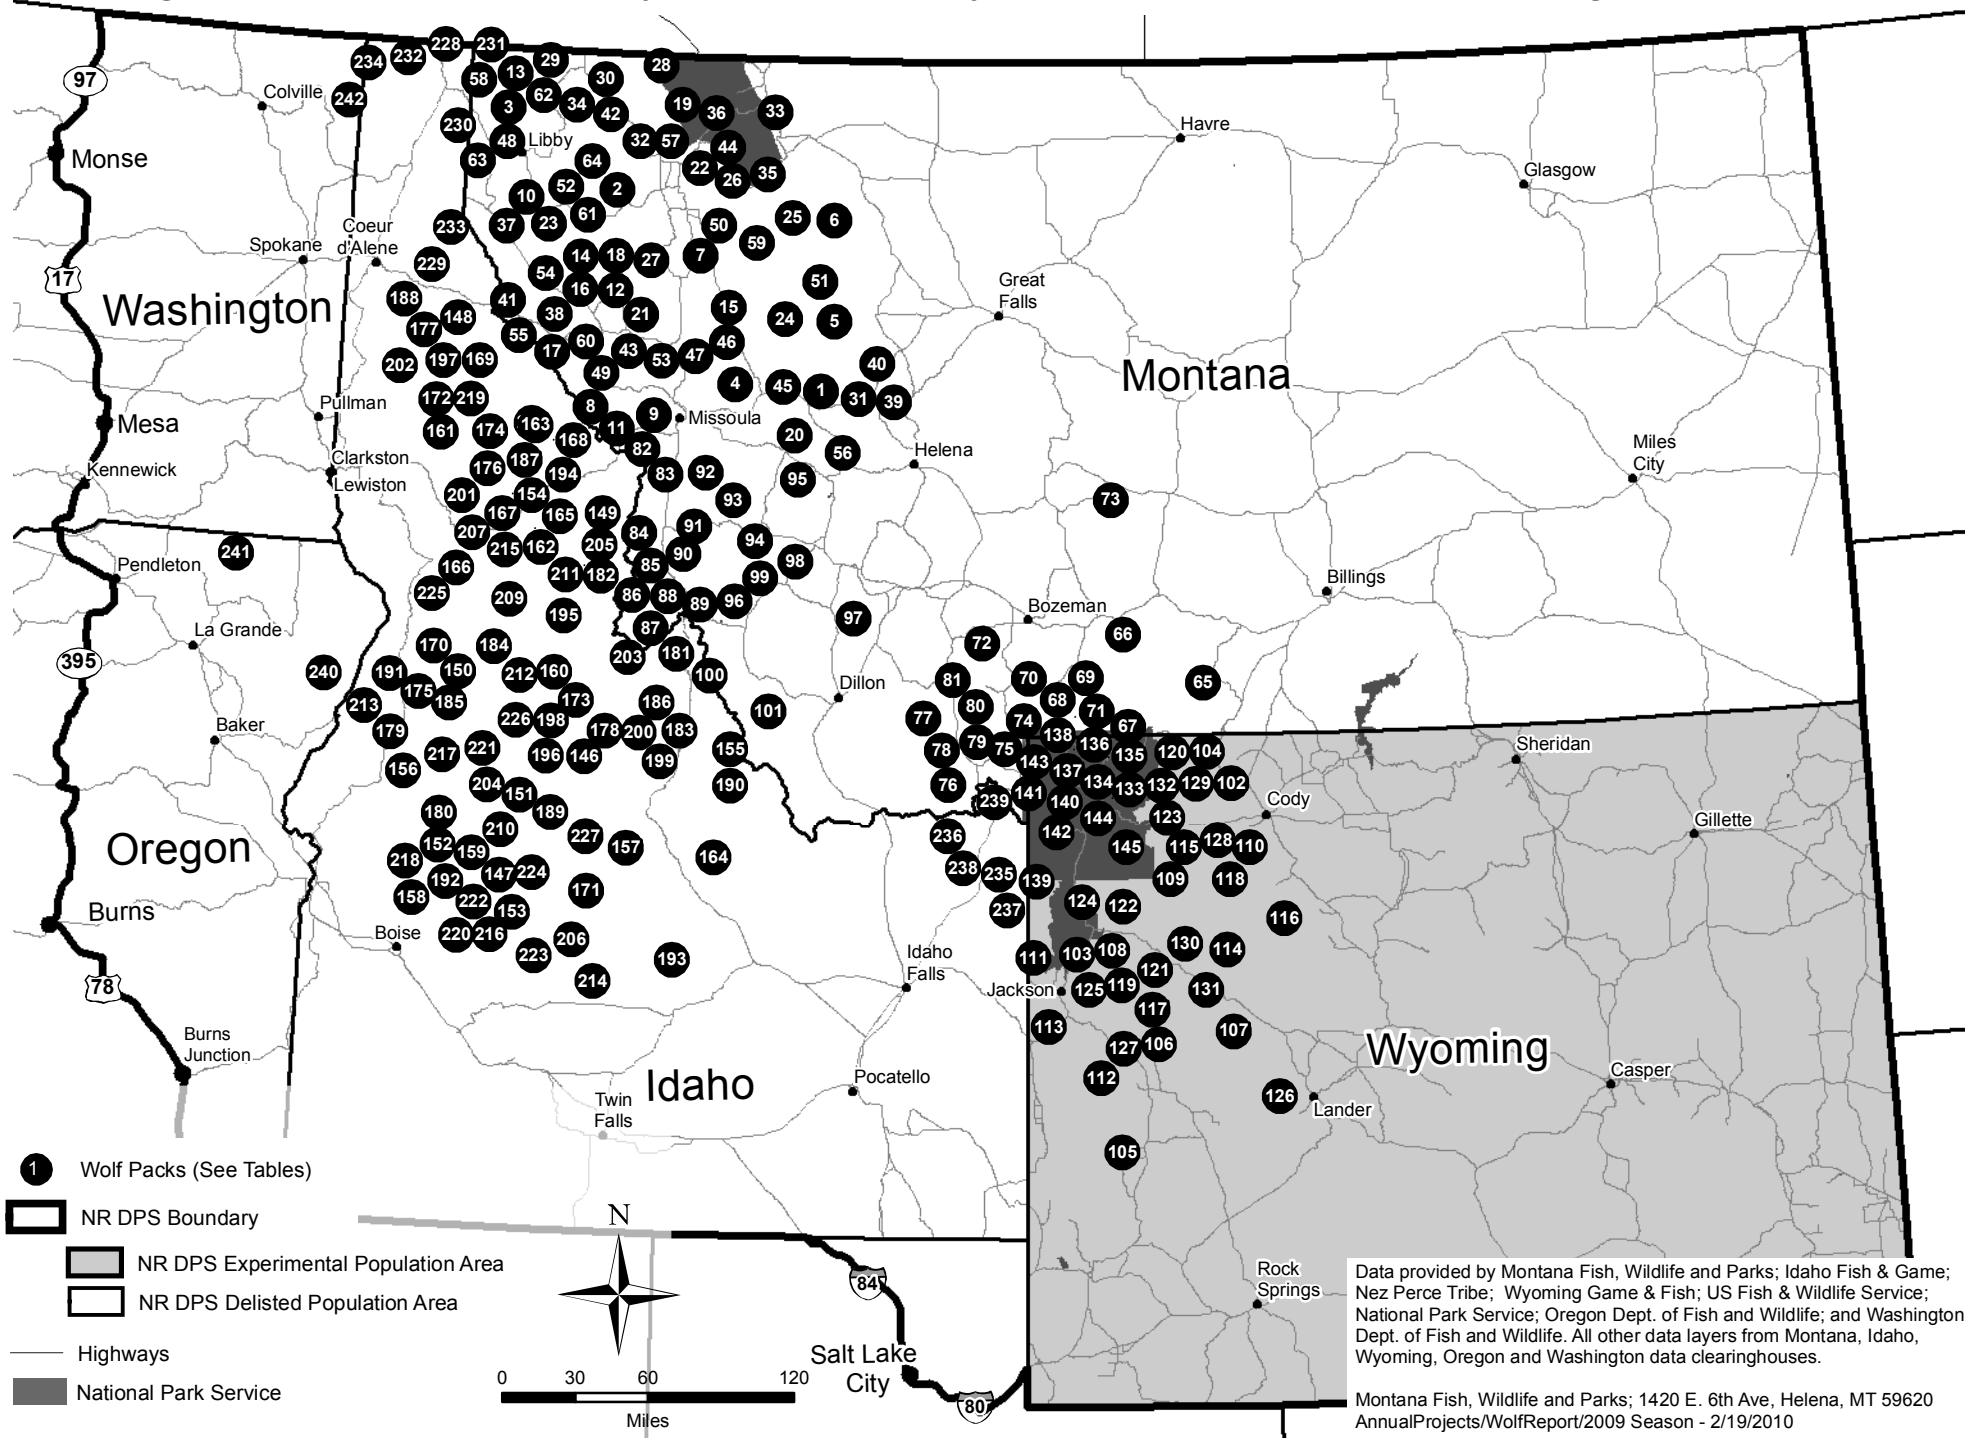

# Figure 1: Northern Rocky Mountain Gray Wolf Distinct Population Segment Area

Data provided by Montana Fish, Wildlife and Parks; Idaho Fish & Game; Nez Perce Tribe; Wyoming Game & Fish; US Fish & Wildlife Service; National Park Service; Oregon Dept. of Fish and Wildlife; and Washington Dept. of Fish and Wildlife. All other data layers from Montana, Idaho, Wyoming, Oregon and Washington data clearinghouses.

Montana Fish, Wildlife and Parks; 1420 E. 6th Ave, Helena, MT 59620  
 AnnualProjects/WolfReport/2009 Season - 2/19/2010